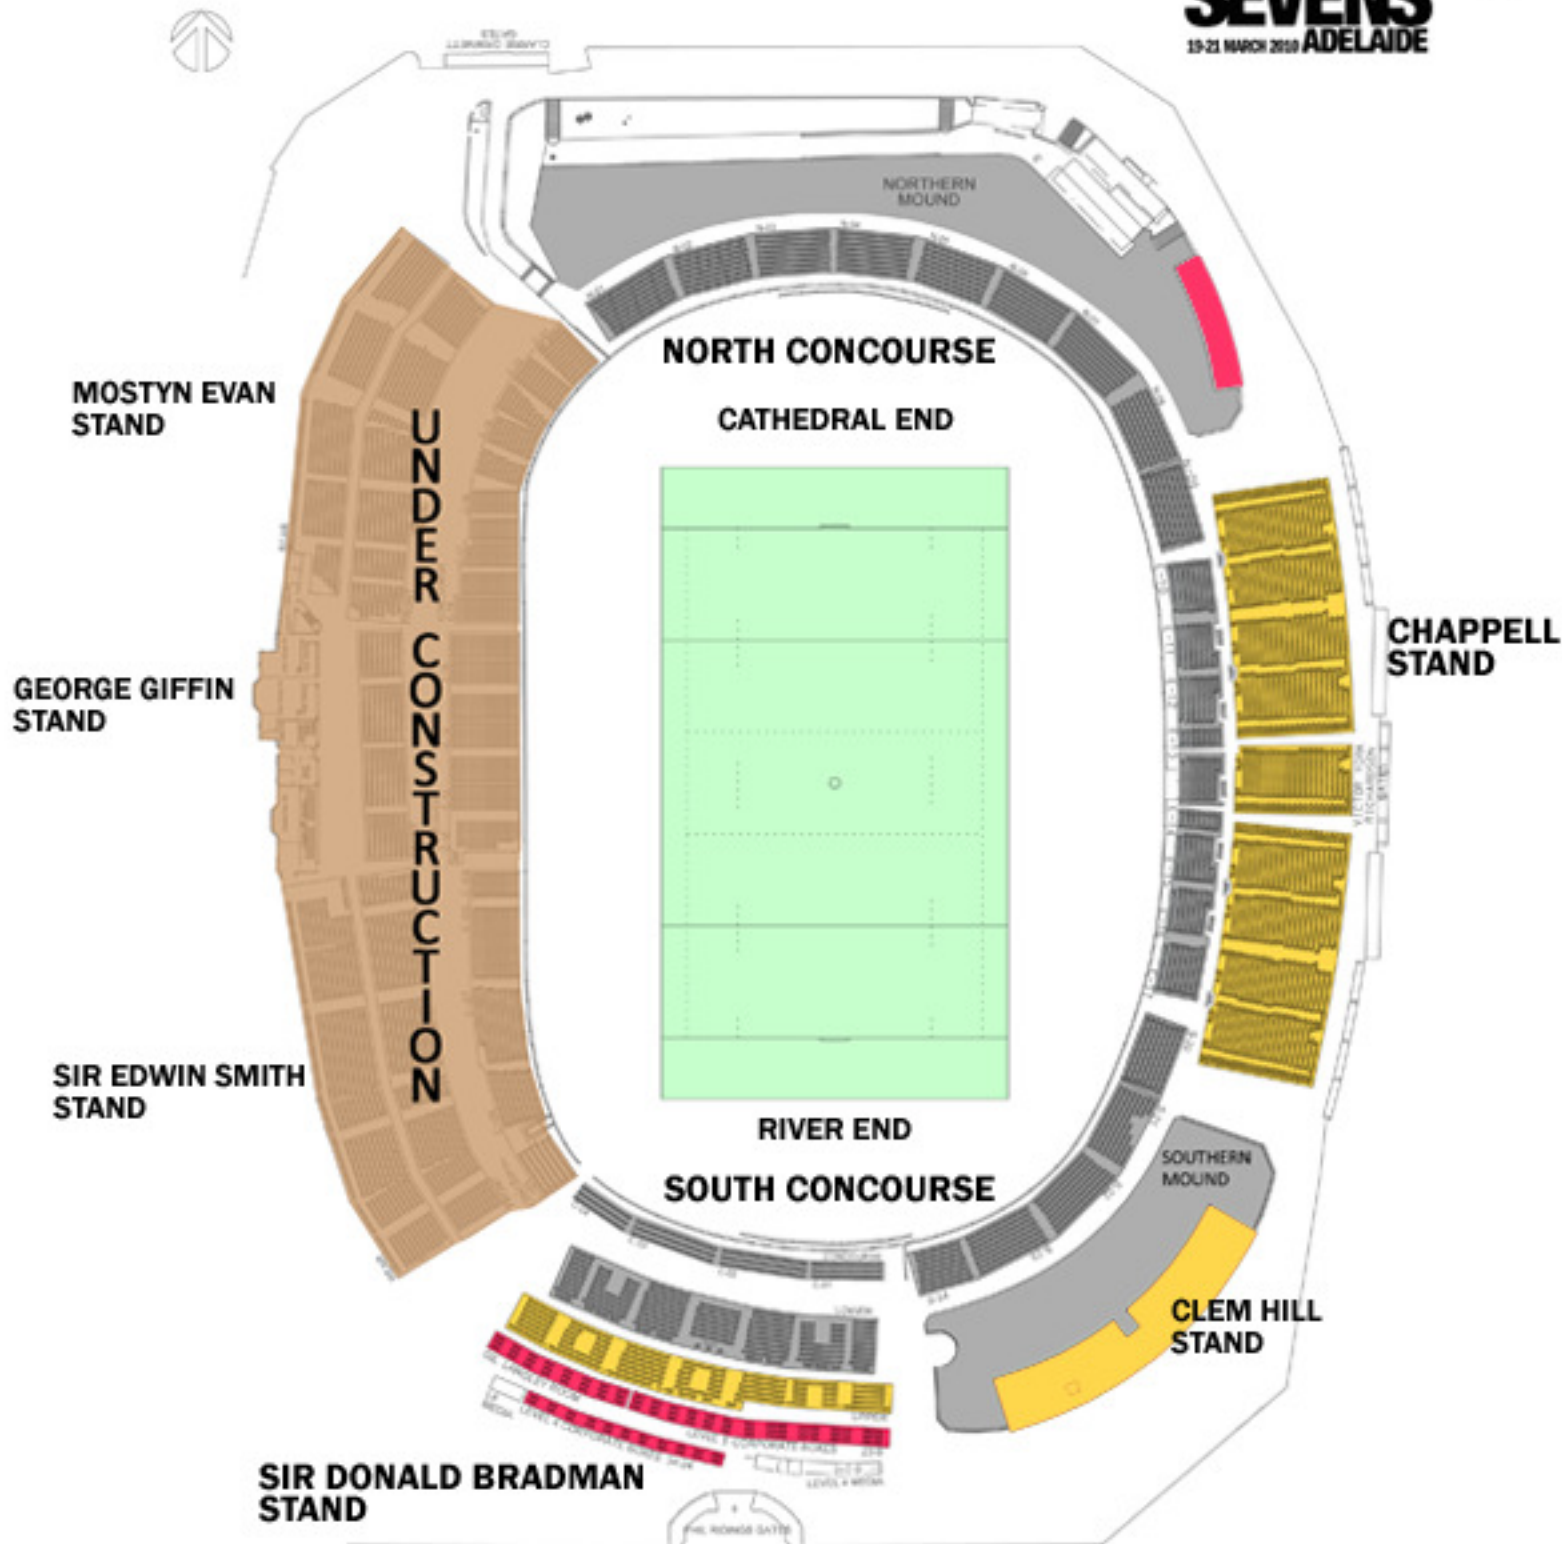

ADELAIDE OVAL

19 - 21 March 2010

- Under Construction (Seating NOT Available)
- Corporate/Hospitality
- Reserved Seating
- General Admission